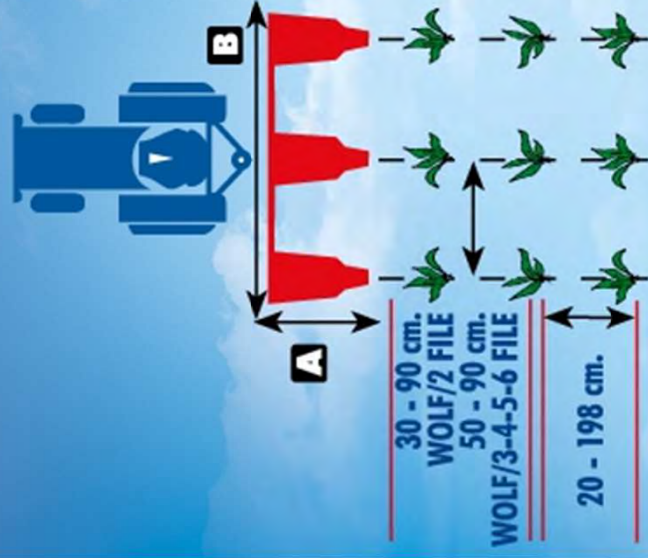

Checchi & Magli

Wolf

Wolf Compact

PS + Wolf