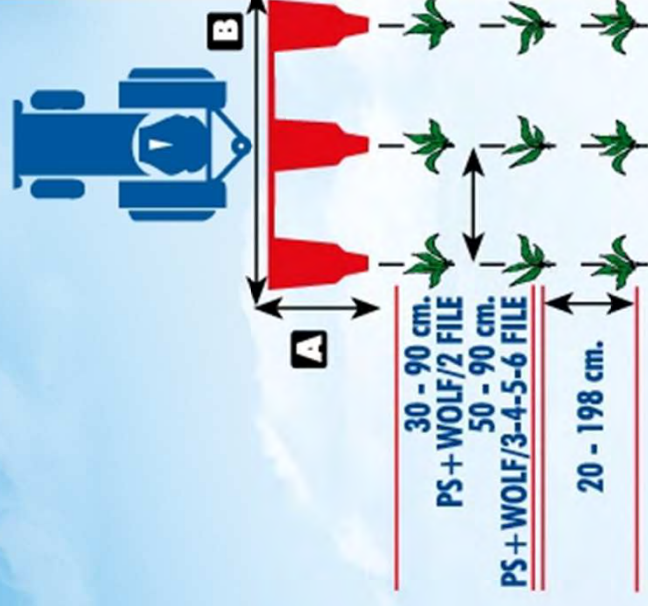

Wolf Compact