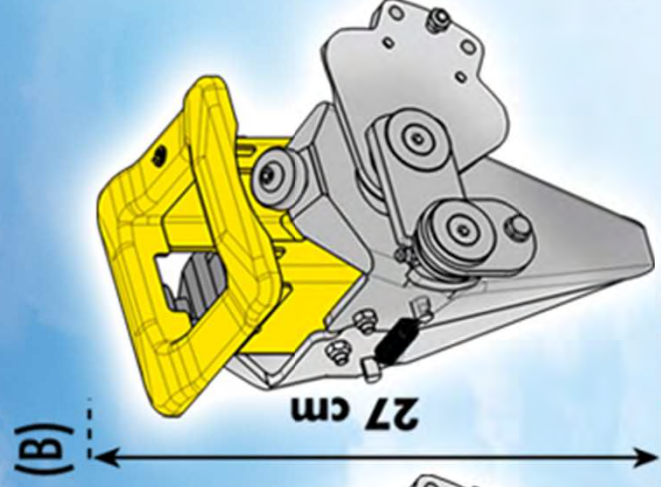

# IT A L A Checchi & Magli

**A) Standard performing cup** **B) Deep performing cup**  
**C) 5x5 performing cup** **D) 7x7 performing cup**

**Checchi & Magli**  
ITALIA

**Inserts for cubical shaped clods 4x4 cm**