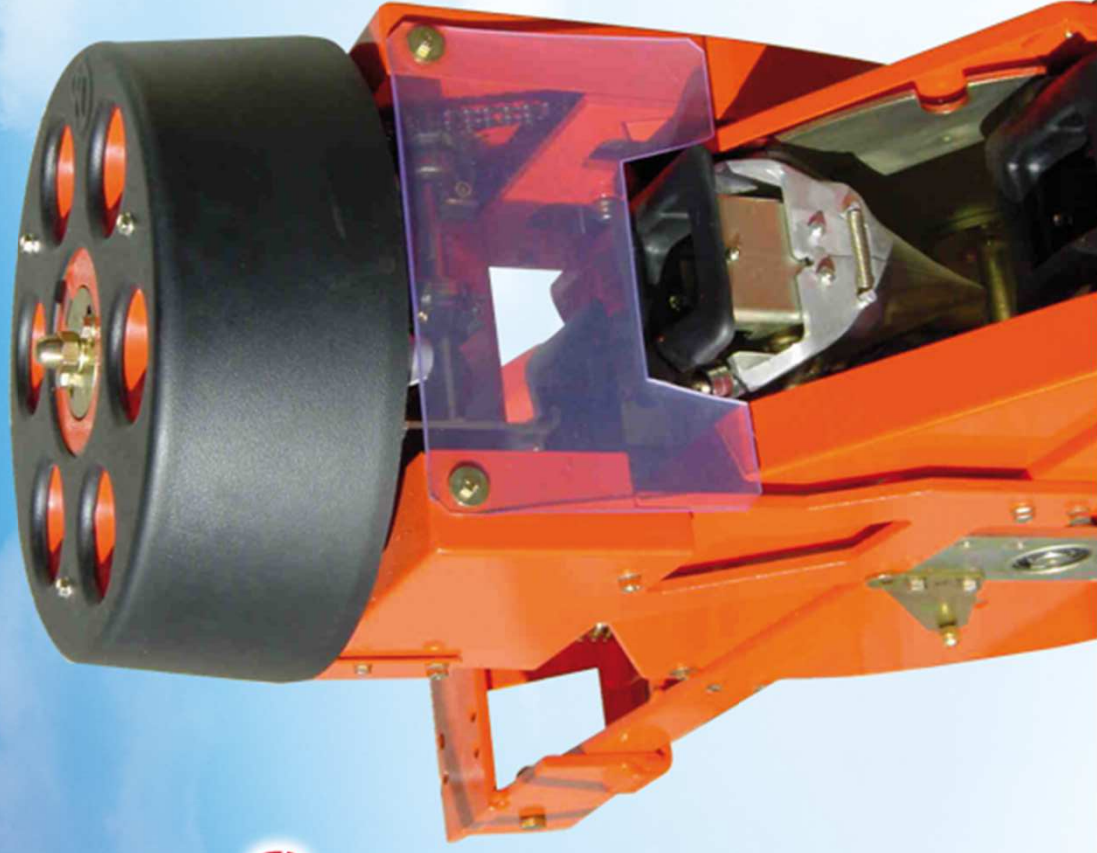

## PS + Wolf

**IT A L I A**  
**Checchi & Magli**

**Indicative production:**  
**up to 2500/3000 plants per hour per row**  
**3500/4000 with Fastwolf**

**IT A L I A**  
**Checchi & Magli**

**Fastwolf easier device  
for increasing hourly  
production**