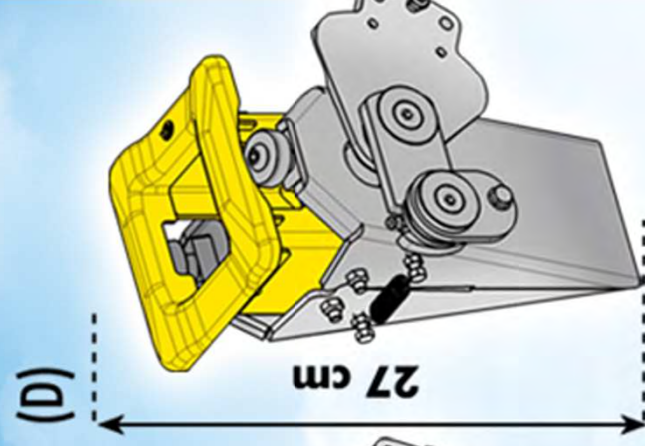

# IT A L A Checchi & Magli

**A) Standard performing cup** **B) Deep performing cup**  
**C) 5x5 performing cup** **D) 7x7 performing cup**

**Checchi & Magli**  
ITALIA

**Inserts for cubical shaped clods 4x4 cm**