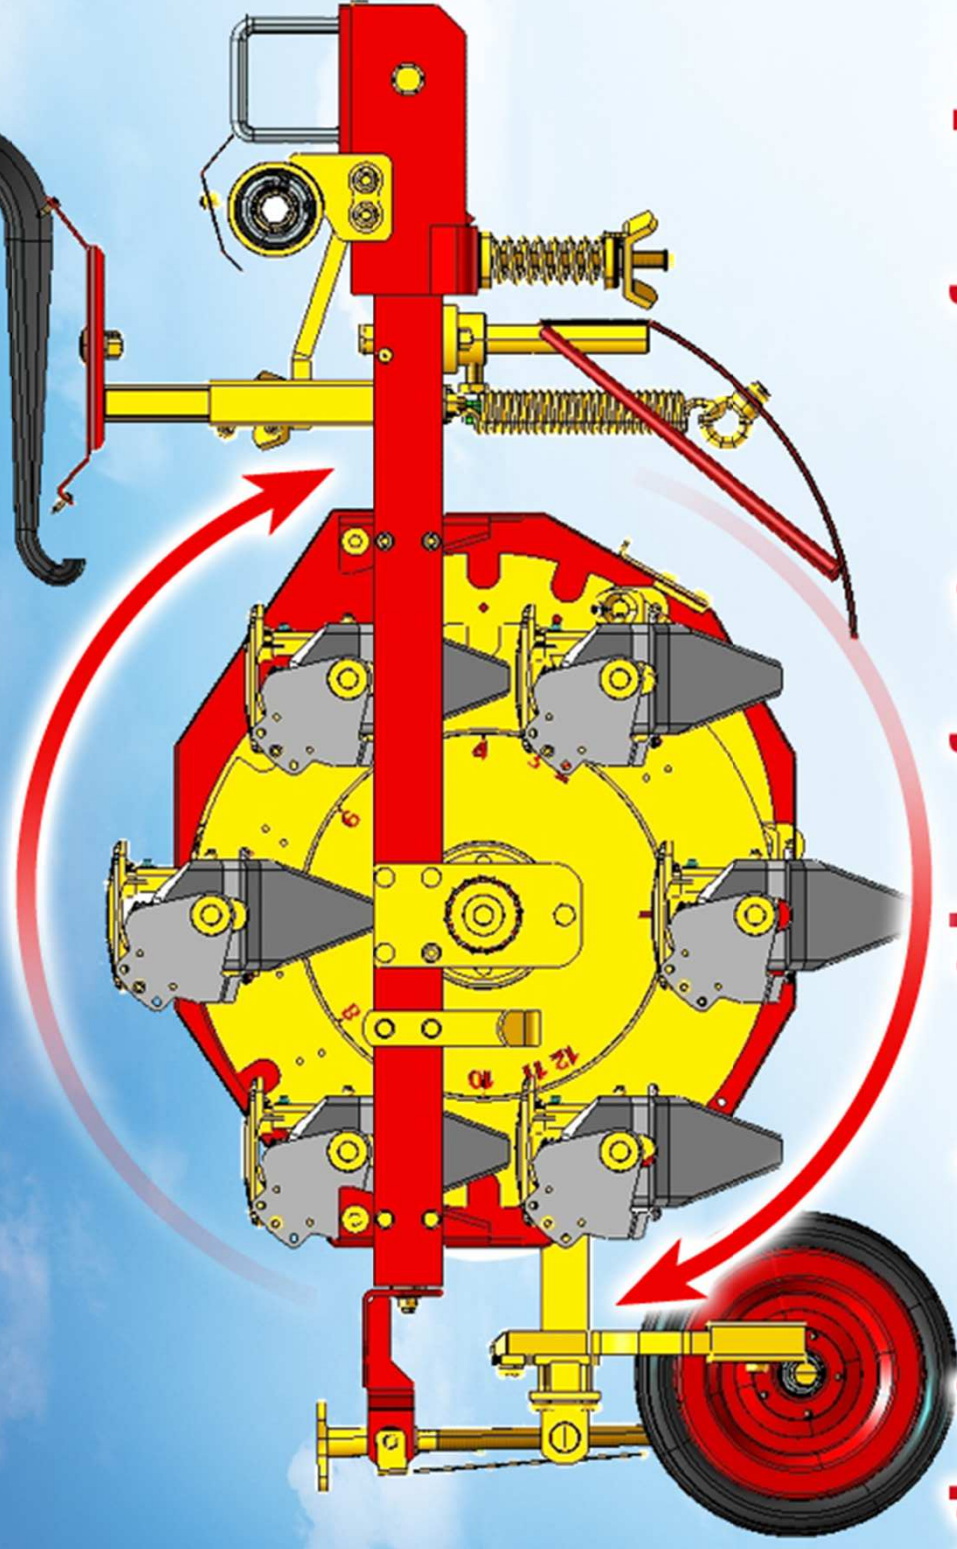

Distribution system with perforating cups from 1 to 6