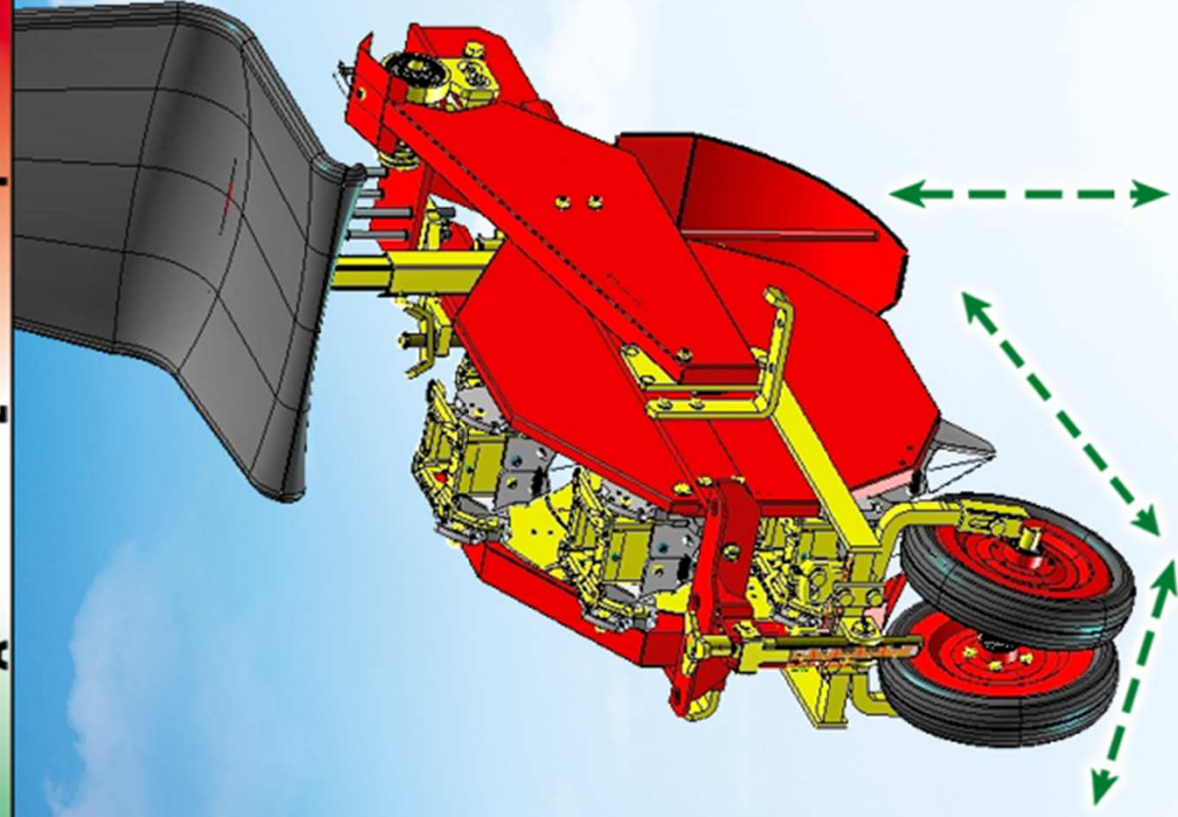

ITALIA Checchi & Magli

**Packing wheels
in rubber flex
adjustable
independently
in 3 positions,
height, width
and inclination**