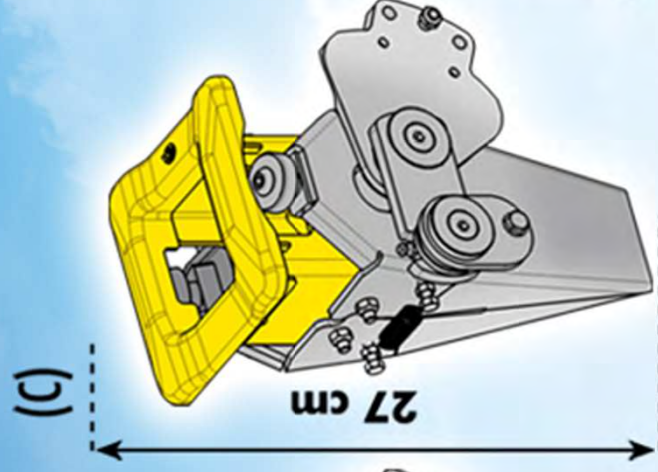

# IT A L A Checchi & Magli

**A) Standard performing cup** **B) Deep performing cup**  
**C) 5x5 performing cup** **D) 7x7 performing cup**

**Checchi & Magli**  
ITALIA

**Inserts for cubical shaped clods 4x4 cm**