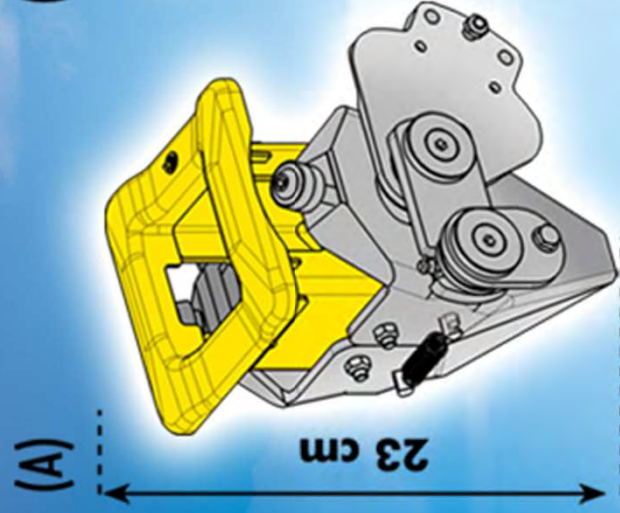

# IT A L A Checchi & Magli

**A) Standard performing cup** **B) Deep performing cup**  
**C) 5x5 performing cup** **D) 7x7 performing cup**

**Checchi & Magli**  
ITALIA

**Inserts for cubical shaped clods 4x4 cm**