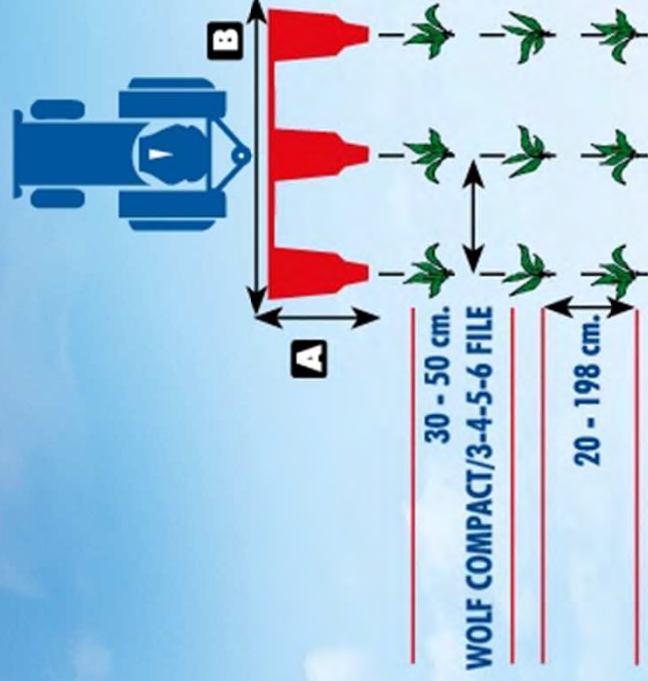

Checchi & Magli

Wolf

Wolf Compact

PS + Wolf